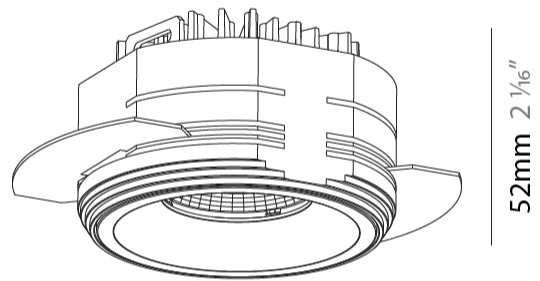

PHYSICAL

Shape: Round
Diameter (mm): 75
Diameter (in): 2 15/16
Height (mm): 52
Height (in): 2 1/16
Ceiling Thickness (mm): 10 / 12.5 / 15 / 25
Ceiling Thickness (in): 3/8 or 1/2 or 9/16 or 1
Min. Recessing Depth (mm): 60
Min. Recessing Depth (in): 2 3/8
Light Distribution: Downlight
Fixture Finish: SSR / BKV / CWI / CRY / HAB / UFT / ITA / RUA / FTG / MYG / LOD / PUS / FRO / FUP / KIA / POP / BLS / SPG / MEY / GOH / GUM / CHC / COM / ABZ / JAG / OBR / MOS / ROR
Fixture Material: Aluminum
Cut-out Measurements: D. 86mm / 3 3/8"
Upon Request: Unique Sizes Unique Ceiling Thickness

ELECTRICAL

Lamp Type: LED (Zhaga Standard)
Input Wattage (W): 12
Total Output Wattage (W): 10.9
Dimming: Tri-Mode (Non-Dimming and Phase Dimming (120Vac only) and 0-10V Dimming)
Driver Included: No
Driver Location: Recessed Housing
Driver Type: Constant Current - 120Vac
Driver Class: Class 2
Housing: See components
Input Voltage (V): 120 - 277
Constant Current (mA): 500mA

LED

Number of LEDs: 1
Color Temperature (°K): 2700 / 3000 / 3500 / 4000
Max. Delivered Lumen (lm): 1012 / 1059 / 1089 / 1123
Nominal Lumen (lm): 1141 / 1195 / 1123 / 1266
CRI: >90 CRI
Lamp Life (hrs): 50000

OPTICAL

Reflector: 18 / 36 / 56
Upon Request: Special Beam Angles

RATINGS AND CERTIFICATIONS

Certified By: Certified for North American Standards
IP rating: IP44

52mm 2 1/16"

Ø75mm 2 15/16"

Ø85mm 3 3/8"