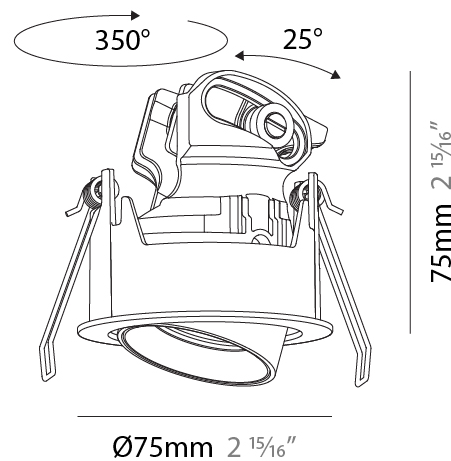

OPTICAL

[Reflector°: 22 / 38 / 48](#)
 Adjustability: Rotational 350° / Tilt 25°
 Upon Request: Special Beam Angles

RATINGS AND CERTIFICATIONS

Certified By: Certified for North American Standards
 IP rating: IP40